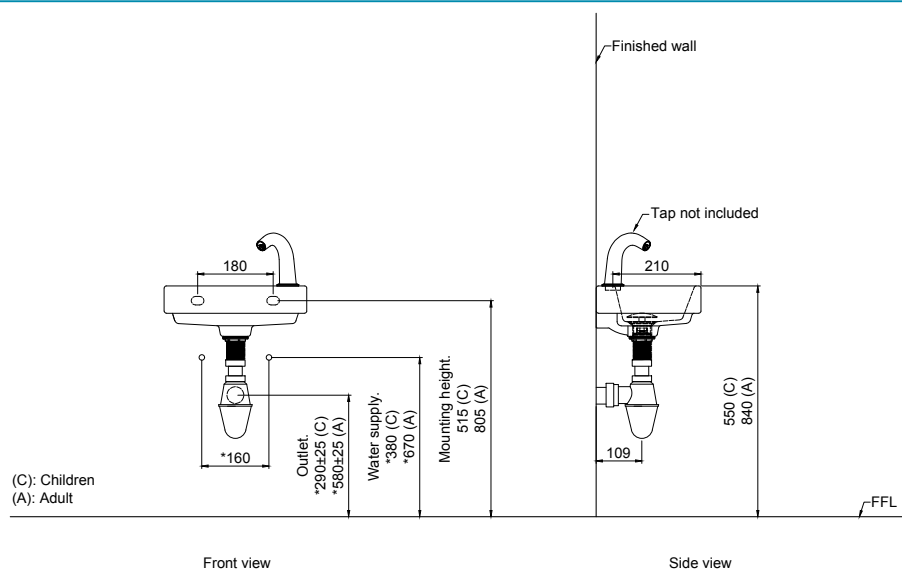

Lavatory, Wall-Hung

PRODUCT FEATURES

- High gloss surface finishing
- Easy to clean surface profile

PRODUCT SPECIFICATIONS

- Dimension : 340 (L) x 250 (W) x 120 (H) mm
- Material : Vitreous China

TECHNICAL DRAWING

OPTIONAL FEATURE:

RiNano
Technology

INSTALLATION DETAILS

(*)Denotes recommended value.
All dimension are in mm.