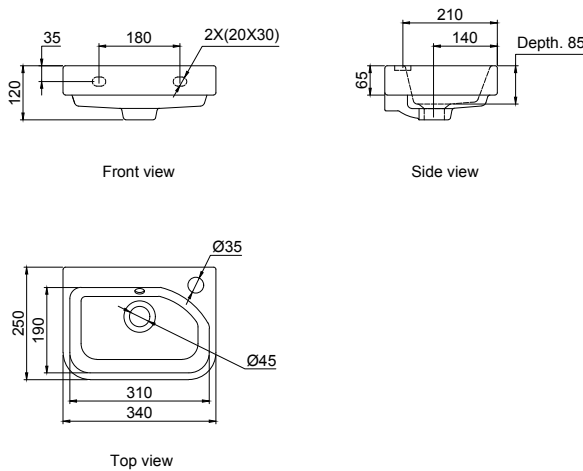

Lavatory, Wall-Hung

PRODUCT FEATURES

- High gloss surface finishing
- Easy to clean surface profile

PRODUCT SPECIFICATIONS

- Dimension : 340 (L) x 250 (W) x 120 (H) mm
- Material : Vitreous China

TECHNICAL DRAWING

OPTIONAL FEATURE:

RiNano
Technology

INSTALLATION DETAILS

(*)Denotes recommended value.
All dimension are in mm.